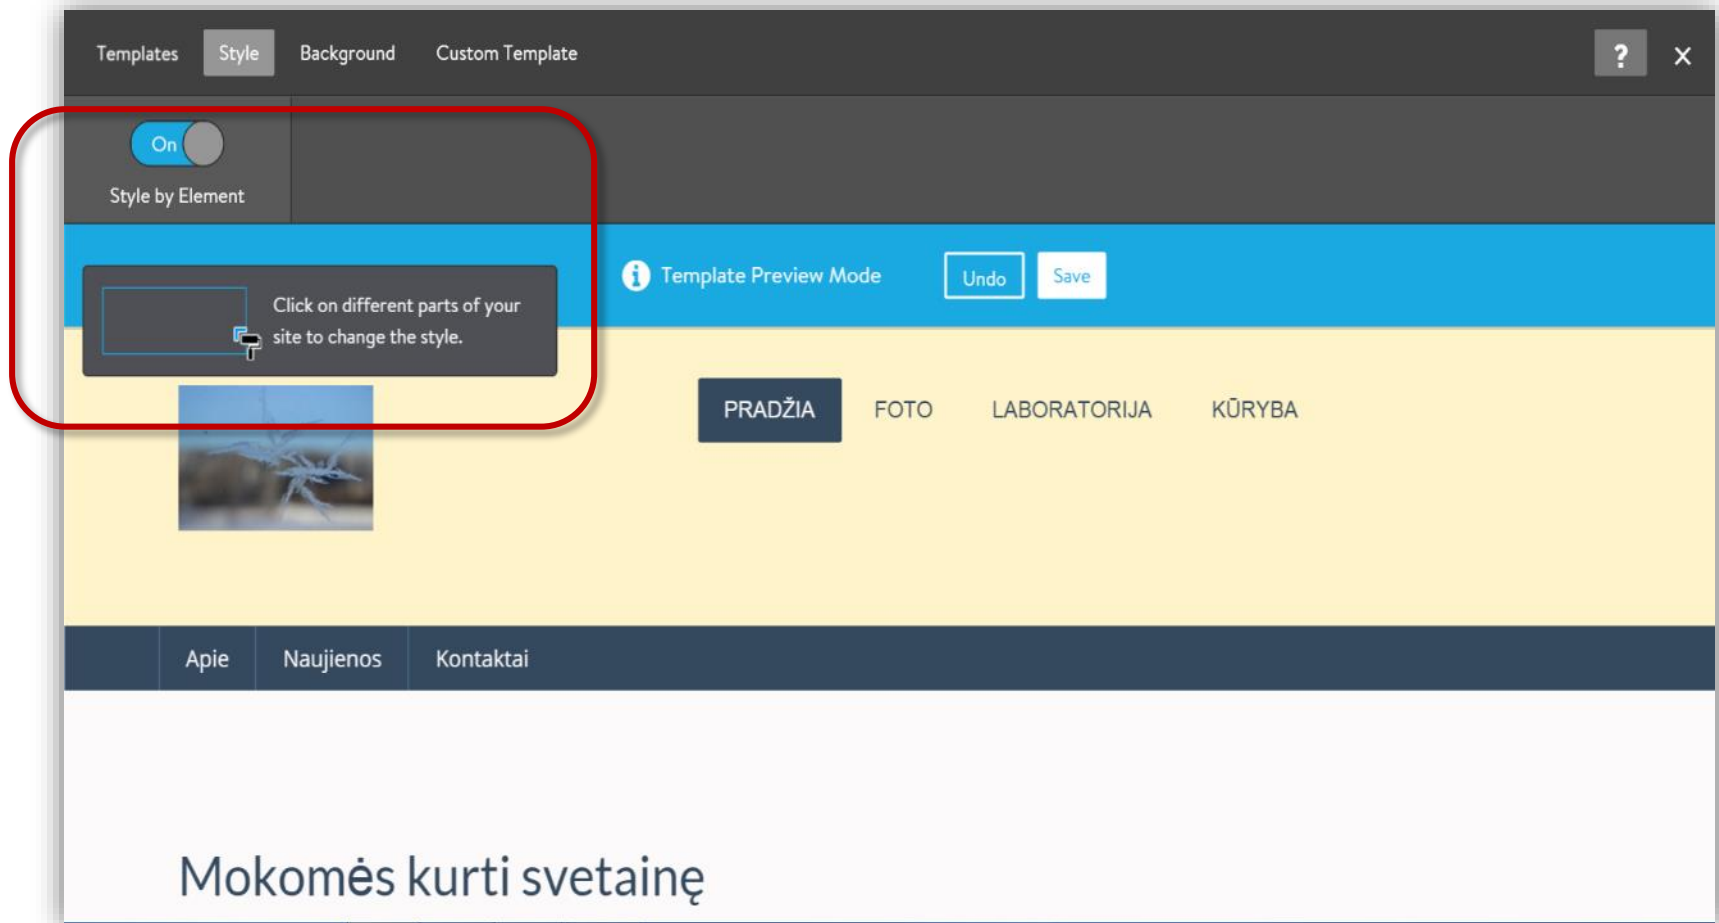

Šablono elementų formatavimas 1