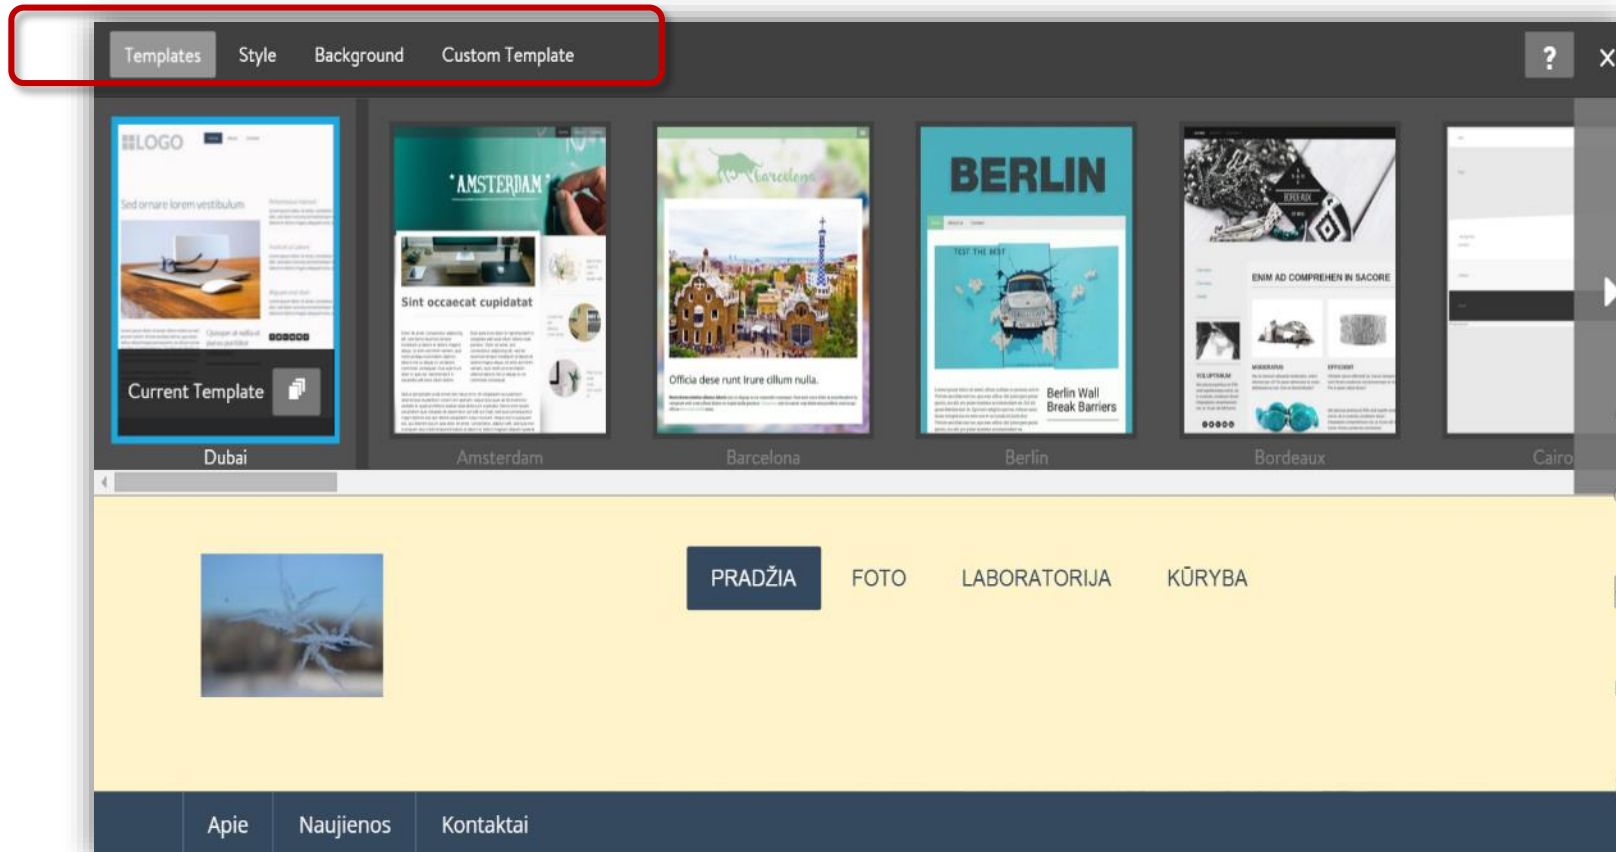

Šablono pasirinkimas